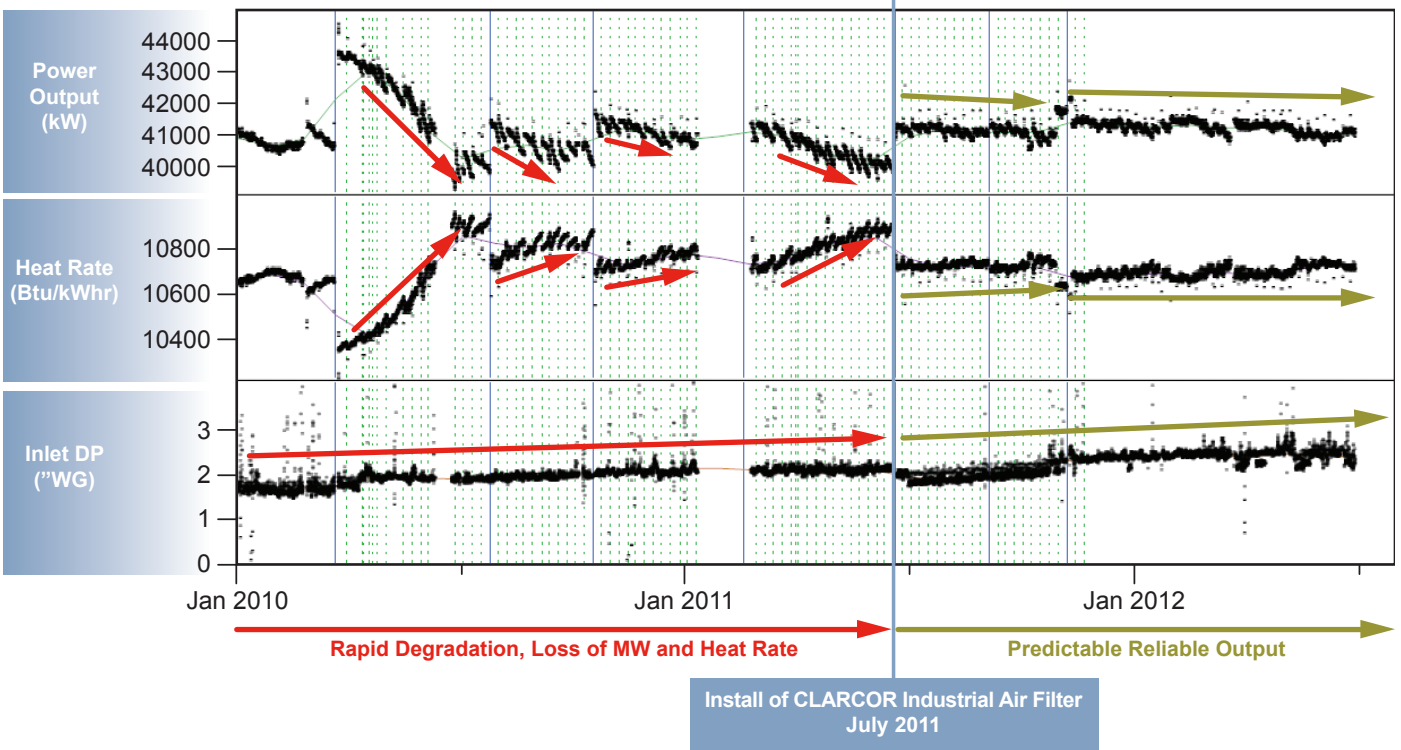

Predictable Reliable Output (PRO) at a Fraction of the Cost in North America

Cartridge filters support better output,
lower heat rate and reduced degradation.
Save money, reduce risk.

For more information, contact your clearcurrent representative at [CLARCOR Industrial Air](#):

11501 Outlook Street, Suite 100 | Overland Park, KS 66211
T: +1.800.821.2222 | T: +1.816.356.8400 | F: +1.816.353.1873

3 Omega Park | Alton, GU34 2QE | United Kingdom
T: +44 (0) 1420 541188 | F: +44 (0) 1420 541298
Email: filtration@clarcor.com