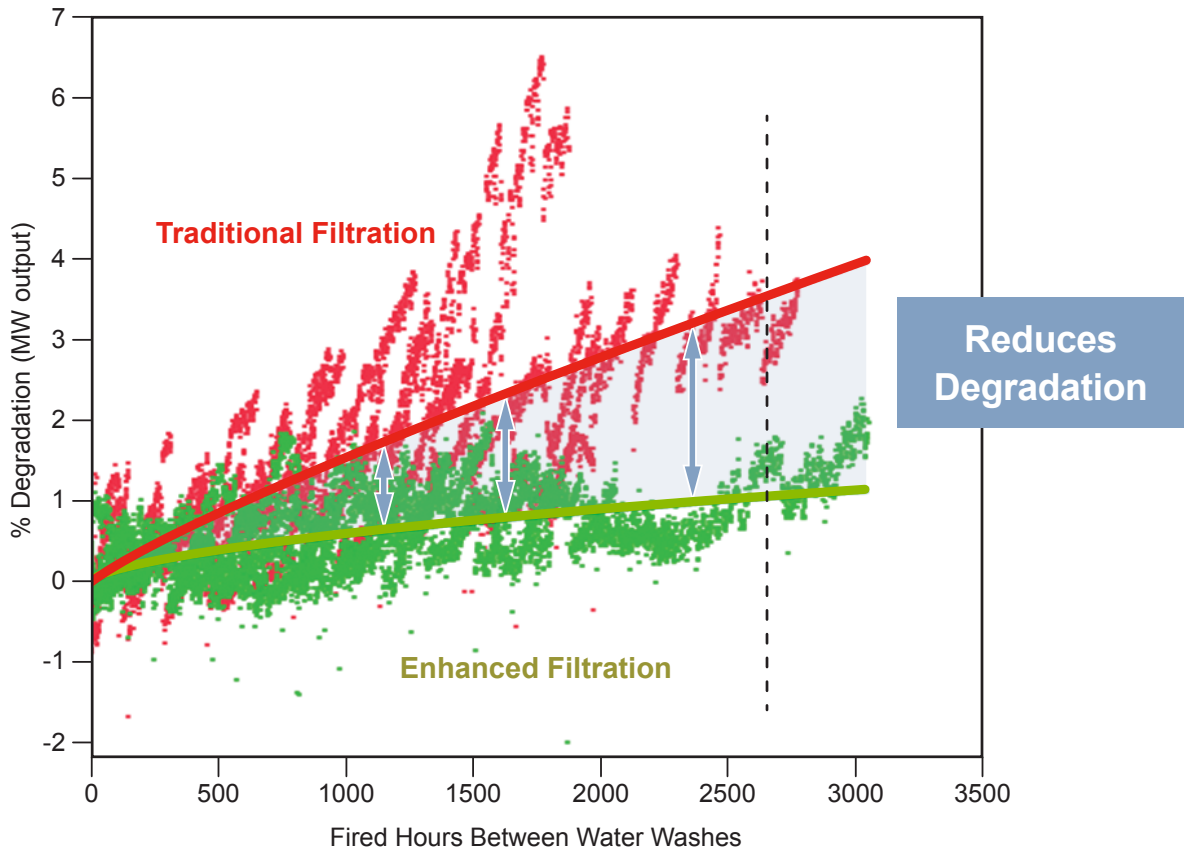

Predictable Reliable Output (PRO) at a Fraction of the Cost in North America

Enhanced Filter Benefit

See the Difference

The clearcurrent PRO cartridge filters help provide Predictable, Reliable Output.

- Proven predictability
- Proven reliability
- Lower degradation

Meets GE OEM Filter Specifications for:

- Expected filter life
- Performance
- Inlet pressure drop
- No filter house modifications
- Direct drop-in design

Save money, reduce risk.

For more information, contact your clearcurrent representative at CLARCOR Industrial Air: